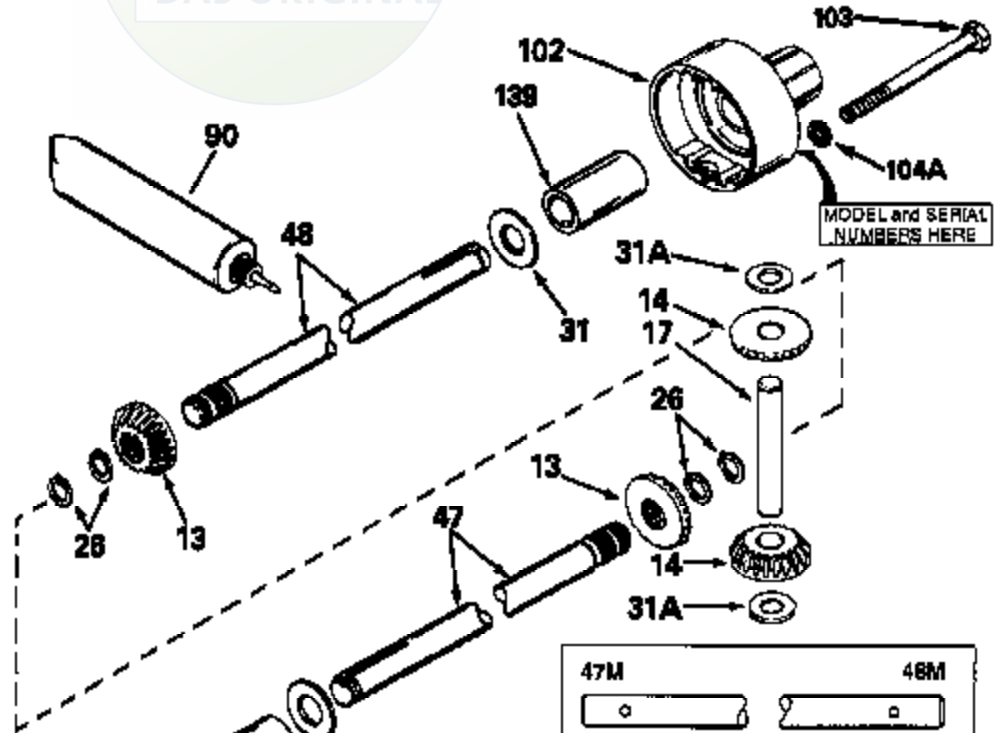

JOIST

SICHER IST DAS:
DAS ORIGINAL

47	48
47A	48A
47B	48B
47C	48C
47D	48D
47E	48E
47H	48H
47L	48L

47M	48M
47P	48P
47R	48R
47V	48V
47W	48W
47X	48X

MODEL and SERIAL
NUMBERS HERE

MODEL and SERIAL
NUMBERS HERE

Ref #	Part Number	Qty	Description
13	778067		Gear, Bevel (16 teeth)
14	778068		Gear, Pinion (16 teeth)
17	786040		Pin, Drive
26	788038		Ring, Retaining
31	780001		Washer (3/4" ID x 1-1/2" OD x 1/16" t hick)
31A	780096		Washer, Thrust
47D	774190		Axle (10-7/32" long)
48D	774191		Axle (15-3/32" long)
82	786043		Sprocket. No Teeth 54. O.D. 8.823
82	786051		Sprocket. No Teeth 60. O.D. 9.841
82	786070		Sprocket. No Teeth 48. O.D. 7.920
82	786041A		Sprocket. No Teeth 45. O.D. 7.389
82	786042		Sprocket. No Teeth 40. O.D. 6.650
90	788067B	100-120A Peerless	Grease (32 oz. bottle Bentonite greas e)
101	774073		Differential Carrier Hsg (Incl. 137)
102	774073		Differential Carrier Hsg (Incl. 139)
103	792041		Screw, 5/16-18 x 3-3/4"
104A	792061		Washer, Flat, 5/16"
104	792042		Nut, Lock, 5/16-18 (Use as required)
137	780077		Bushing (3/4" ID x 1-1/16" OD x 2-1/1 6" long)
139	780077		Bushing (3/4 ID x 1-1/16" OD x 2-1/16 " long)